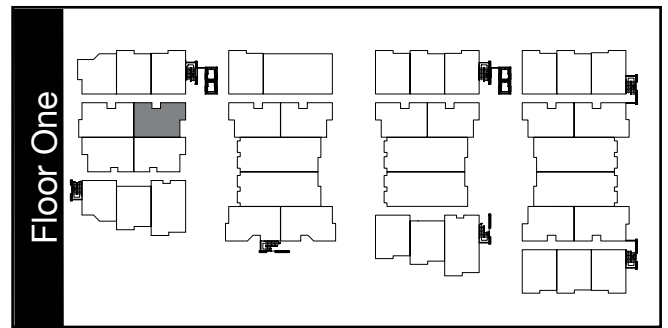

2810 East College | Residence 102 | 1 Bedroom

Bedrooms	1
Bathrooms	1
Square Footage	792
Number of Stories	1
Floor	1
Fireplace Option	No
Parking Spaces	1U

Parking key: U = Underground | O = Outside

Homes do not come furnished. Furniture is shown for illustration purposes only. Floor plans and building elevations are an artist's conceptual drawing and will vary from the actual plans. Floor plans are based on the current development plans and are subject to change without notice. Square footage is approximate.