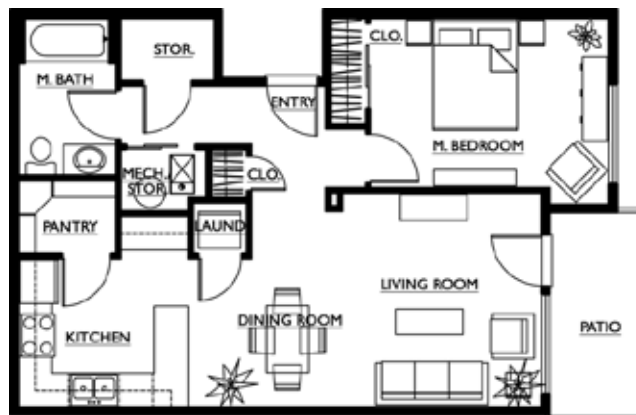

2810 East College | Residence 102 | 1 Bedroom

Bedrooms	1
Bathrooms	1
Square Footage	792
Number of Stories	1
Floor	1
Fireplace Option	No
Parking Spaces	1U

Parking key: U = Underground | O = Outside

Homes do not come furnished. Furniture is shown for illustration purposes only. Floor plans and building elevations are an artist's conceptual drawing and will vary from the actual plans. Floor plans are based on the current development plans and are subject to change without notice. Square footage is approximate.