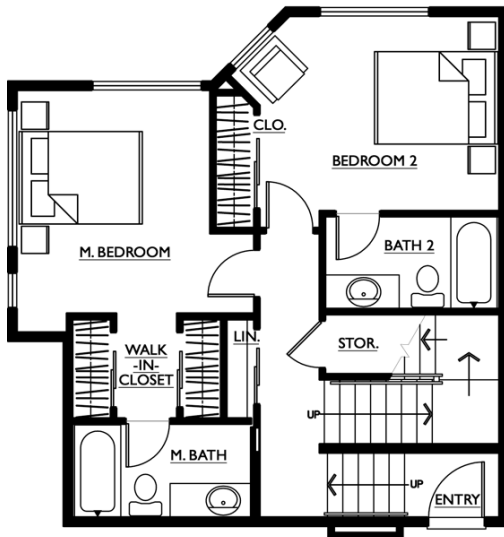

2810 East College | Residence 105 | 2 Bedroom

- Bedrooms 2
- Bathrooms 2.5
- Square Footage 1428
- Number of Stories 2
 - Living Area Floor 2
 - Bedrooms Floor 1
- Fireplace Option Yes
- Premium Features V, C
- Parking Spaces 1U

Premium features key: V = View | C = Corner | 3fl = 3rd Floor

Parking key: U = Underground | O = Outside

Homes do not come furnished. Furniture is shown for illustration purposes only. Floor plans and building elevations are an artist's conceptual drawing and will vary from the actual plans. Floor plans are based on the current development plans and are subject to change without notice. Square footage is approximate.