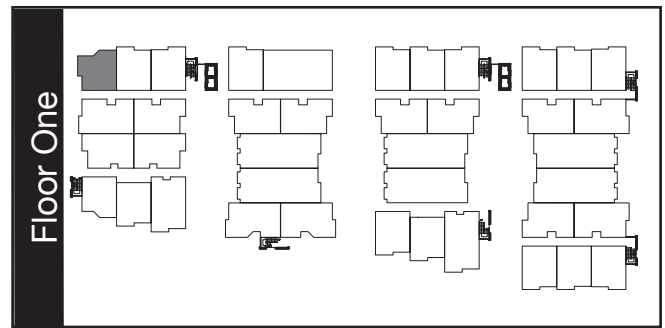

2810 East College | Residence 105 | 2 Bedroom

- Bedrooms 2
- Bathrooms 2.5
- Square Footage 1428
- Number of Stories 2
 - Living Area Floor 2
 - Bedrooms Floor 1
- Fireplace Option Yes
- Premium Features V, C
- Parking Spaces 1U

Premium features key: V = View | C = Corner | 3fl = 3rd Floor

Parking key: U = Underground | O = Outside

Homes do not come furnished. Furniture is shown for illustration purposes only. Floor plans and building elevations are an artist's conceptual drawing and will vary from the actual plans. Floor plans are based on the current development plans and are subject to change without notice. Square footage is approximate.