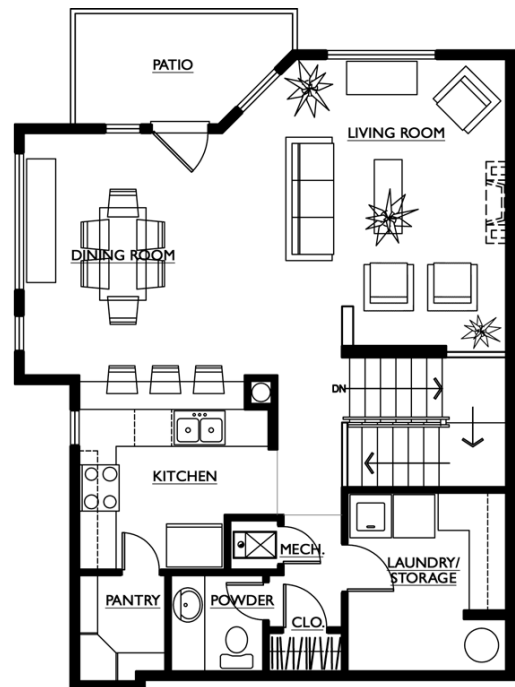

2810 East College | Residence 105 | 2 Bedroom

- Bedrooms 2
- Bathrooms 2.5
- Square Footage 1428
- Number of Stories 2
 - Living Area Floor 2
 - Bedrooms Floor 1
- Fireplace Option Yes
- Premium Features V, C
- Parking Spaces 1U

Premium features key: V = View | C = Corner | 3fl = 3rd Floor

Parking key: U = Underground | O = Outside

Homes do not come furnished. Furniture is shown for illustration purposes only. Floor plans and building elevations are an artist's conceptual drawing and will vary from the actual plans. Floor plans are based on the current development plans and are subject to change without notice. Square footage is approximate.