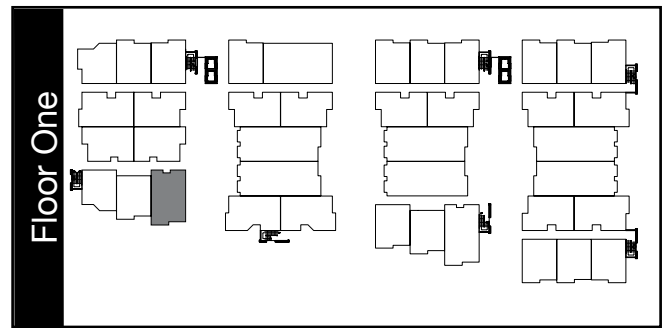

# 2810 East College | Residence 106 | 1 Bedroom

Bedrooms . . . . .	1
Bathrooms . . . . .	1
Square Footage . . . . .	814
Number of Stories . . . . .	1
Floor . . . . .	1
Fireplace Option . . . . .	No
Premium Features . . . . .	V, C
Parking Spaces . . . . .	1U

**LANDMARK**  
LOFTS

Premium features key: V = View | C = Corner | 3fl = 3rd Floor

Parking key: U = Underground | O = Outside

Homes do not come furnished. Furniture is shown for illustration purposes only. Floor plans and building elevations are an artist's conceptual drawing and will vary from the actual plans. Floor plans are based on the current development plans and are subject to change without notice. Square footage is approximate.