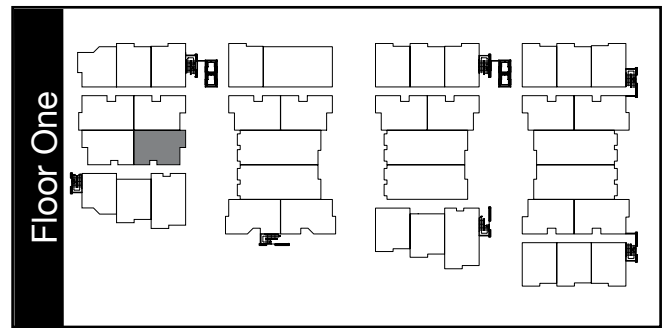

2810 East College | Residence 107 | 1 Bedroom

Bedrooms	1
Bathrooms	1
Square Footage	801
Number of Stories	1
Floor	1
Fireplace Option	No
Parking Spaces	1U

Parking key: U = Underground | O = Outside

Homes do not come furnished. Furniture is shown for illustration purposes only. Floor plans and building elevations are an artist's conceptual drawing and will vary from the actual plans. Floor plans are based on the current development plans and are subject to change without notice. Square footage is approximate.