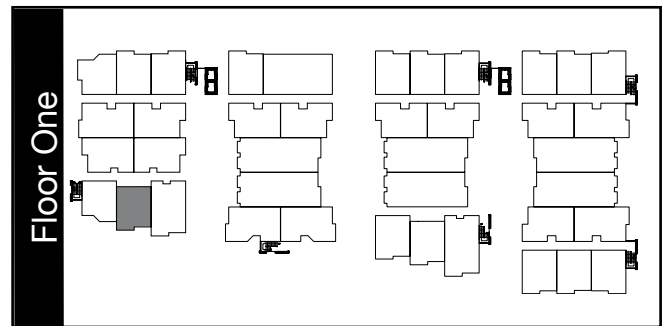

2810 East College | Residence 108 | 1 Bedroom

Bedrooms	1
Bathrooms	1
Square Footage	624
Number of Stories	1
Floor	1
Fireplace Option	No
Premium Features	V
Parking Spaces	1U

LANDMARK
LOFTS

Premium features key: V = View | C = Corner | 3fl = 3rd Floor

Parking key: U = Underground | O = Outside

Homes do not come furnished. Furniture is shown for illustration purposes only. Floor plans and building elevations are an artist's conceptual drawing and will vary from the actual plans. Floor plans are based on the current development plans and are subject to change without notice. Square footage is approximate.