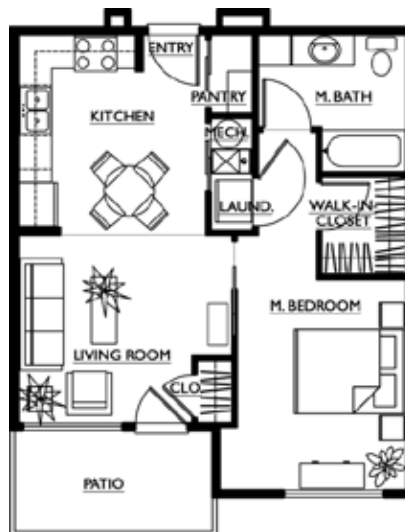

2810 East College | Residence 108 | 1 Bedroom

Bedrooms	1
Bathrooms	1
Square Footage	624
Number of Stories	1
Floor	1
Fireplace Option	No
Premium Features	V
Parking Spaces	1U

LANDMARK
LOFTS

Premium features key: V = View | C = Corner | 3fl = 3rd Floor

Parking key: U = Underground | O = Outside

Homes do not come furnished. Furniture is shown for illustration purposes only. Floor plans and building elevations are an artist's conceptual drawing and will vary from the actual plans. Floor plans are based on the current development plans and are subject to change without notice. Square footage is approximate.