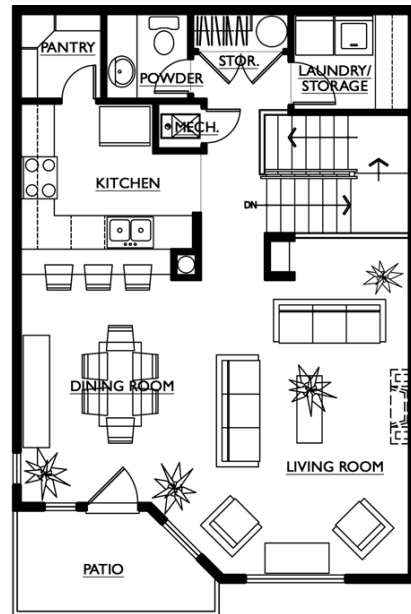

2810 East College | Residence 110 | 2 Bedroom

Bedrooms	2
Bathrooms	2.5
Study	0
Square Footage	1346
Number of Stories	2
Living Area	Floor 2
Bedrooms	Floor 1
Fireplace Option	Yes
Premium Features	V, C
Parking Spaces	1U

LANDMARK
LOFTS

Premium features key: V = View | C = Corner | 3fl = 3rd Floor

Parking key: U = Underground | O = Outside

Homes do not come furnished. Furniture is shown for illustration purposes only. Floor plans and building elevations are an artist's conceptual drawing and will vary from the actual plans. Floor plans are based on the current development plans and are subject to change without notice. Square footage is approximate.