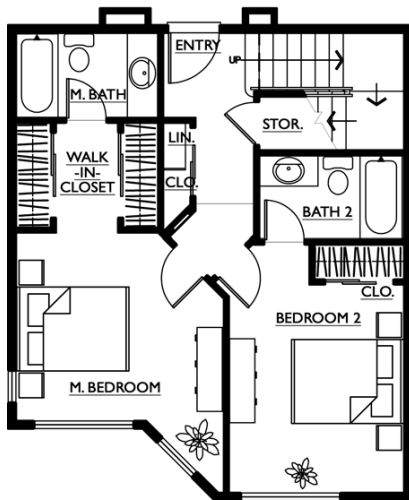

2810 East College | Residence 110 | 2 Bedroom

Bedrooms	2
Bathrooms	2.5
Study	0
Square Footage	1346
Number of Stories	2
Living Area	Floor 2
Bedrooms	Floor 1
Fireplace Option	Yes
Premium Features	V, C
Parking Spaces	1U

LANDMARK
LOFTS

Premium features key: V = View | C = Corner | 3fl = 3rd Floor

Parking key: U = Underground | O = Outside

Homes do not come furnished. Furniture is shown for illustration purposes only. Floor plans and building elevations are an artist's conceptual drawing and will vary from the actual plans. Floor plans are based on the current development plans and are subject to change without notice. Square footage is approximate.