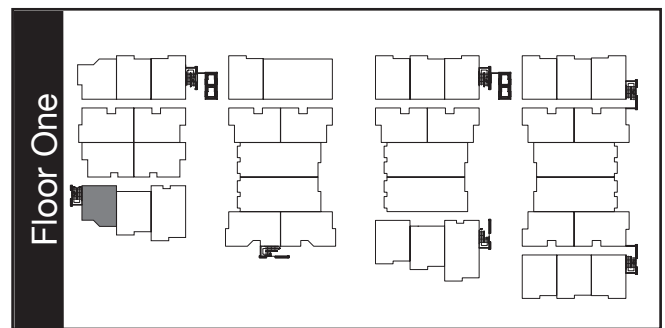

2810 East College | Residence 110 | 2 Bedroom

Bedrooms	2
Bathrooms	2.5
Study	0
Square Footage	1346
Number of Stories	2
Living Area	Floor 2
Bedrooms	Floor 1
Fireplace Option	Yes
Premium Features	V, C
Parking Spaces	1U

LANDMARK
LOFTS

Premium features key: V = View | C = Corner | 3fl = 3rd Floor

Parking key: U = Underground | O = Outside

Homes do not come furnished. Furniture is shown for illustration purposes only. Floor plans and building elevations are an artist's conceptual drawing and will vary from the actual plans. Floor plans are based on the current development plans and are subject to change without notice. Square footage is approximate.