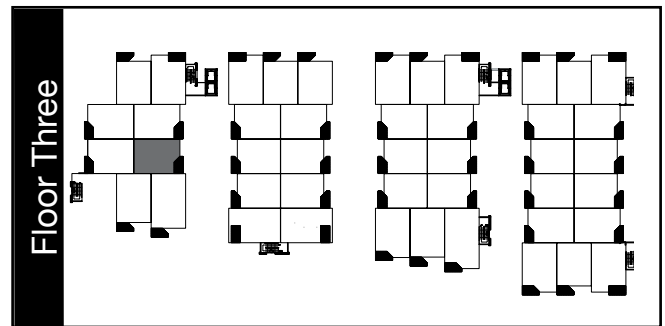

2810 East College | Residence 305 | 2 Bedroom

- Bedrooms 2
- Bathrooms 2.5
- Square Footage 1328
- Number of Stories 2
- Living Area Floor 3
- Bedrooms Floor 2
- Fireplace Option Yes
- Premium Features 3fl
- Parking Spaces 1U

Parking key: U = Underground | O = Outside

Homes do not come furnished. Furniture is shown for illustration purposes only. Floor plans and building elevations are an artist's conceptual drawing and will vary from the actual plans. Floor plans are based on the current development plans and are subject to change without notice. Square footage is approximate.