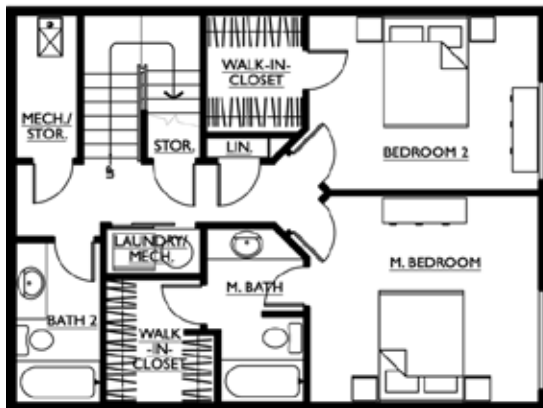

2810 East College | Residence 305 | 2 Bedroom

- Bedrooms 2
- Bathrooms 2.5
- Square Footage 1328
- Number of Stories 2
- Living Area Floor 3
- Bedrooms Floor 2
- Fireplace Option Yes
- Premium Features 3fl
- Parking Spaces 1U

Parking key: U = Underground | O = Outside

Homes do not come furnished. Furniture is shown for illustration purposes only. Floor plans and building elevations are an artist's conceptual drawing and will vary from the actual plans. Floor plans are based on the current development plans and are subject to change without notice. Square footage is approximate.