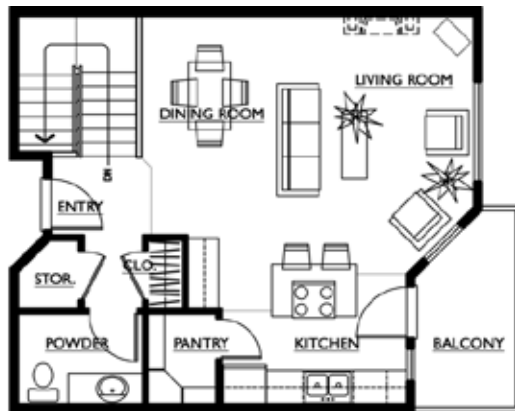

2810 East College | Residence 305 | 2 Bedroom

- Bedrooms 2
- Bathrooms 2.5
- Square Footage 1328
- Number of Stories 2
- Living Area Floor 3
- Bedrooms Floor 2
- Fireplace Option Yes
- Premium Features 3fl
- Parking Spaces 1U

Parking key: U = Underground | O = Outside

Homes do not come furnished. Furniture is shown for illustration purposes only. Floor plans and building elevations are an artist's conceptual drawing and will vary from the actual plans. Floor plans are based on the current development plans and are subject to change without notice. Square footage is approximate.