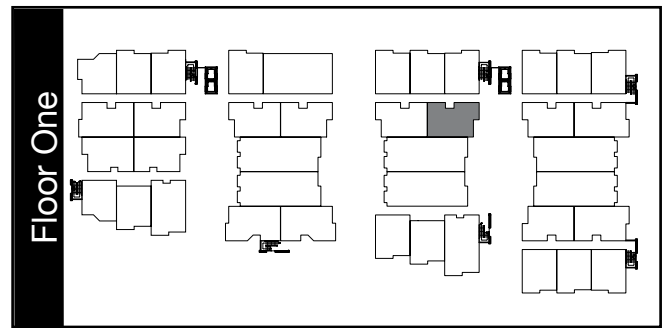

2850 East College | Residence 102 | 1 Bedroom

Bedrooms	1
Bathrooms	1
Square Footage	792
Number of Stories	1
Floor	1
Fireplace Option	No
Parking Spaces	1U

Parking key: U = Underground | O = Outside

Homes do not come furnished. Furniture is shown for illustration purposes only. Floor plans and building elevations are an artist's conceptual drawing and will vary from the actual plans. Floor plans are based on the current development plans and are subject to change without notice. Square footage is approximate.