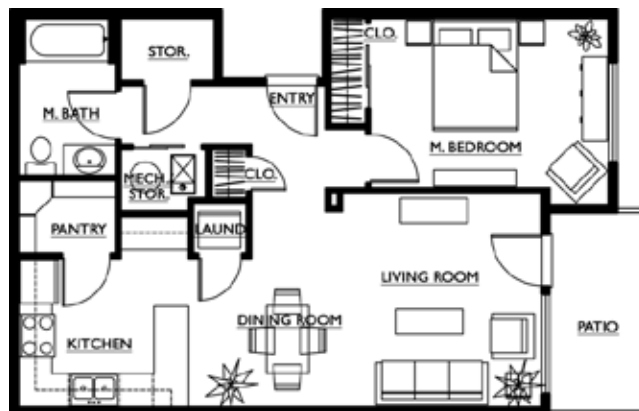

2850 East College | Residence 102 | 1 Bedroom

Bedrooms	1
Bathrooms	1
Square Footage	792
Number of Stories	1
Floor	1
Fireplace Option	No
Parking Spaces	1U

Parking key: U = Underground | O = Outside

Homes do not come furnished. Furniture is shown for illustration purposes only. Floor plans and building elevations are an artist's conceptual drawing and will vary from the actual plans. Floor plans are based on the current development plans and are subject to change without notice. Square footage is approximate.