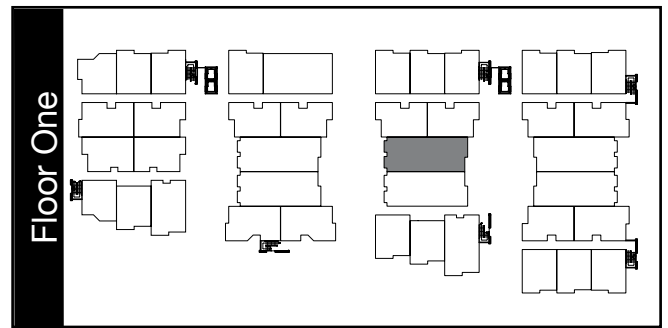

2850 East College | Residence 106 | 3 Bedroom

Bedrooms	3
Bathrooms	2
Square Footage	1360
Number of Stories	1
Floor	1
Fireplace Option	Yes
Parking Spaces	1U / 10

Parking key: U = Underground | O = Outside

Homes do not come furnished. Furniture is shown for illustration purposes only. Floor plans and building elevations are an artist's conceptual drawing and will vary from the actual plans. Floor plans are based on the current development plans and are subject to change without notice. Square footage is approximate.