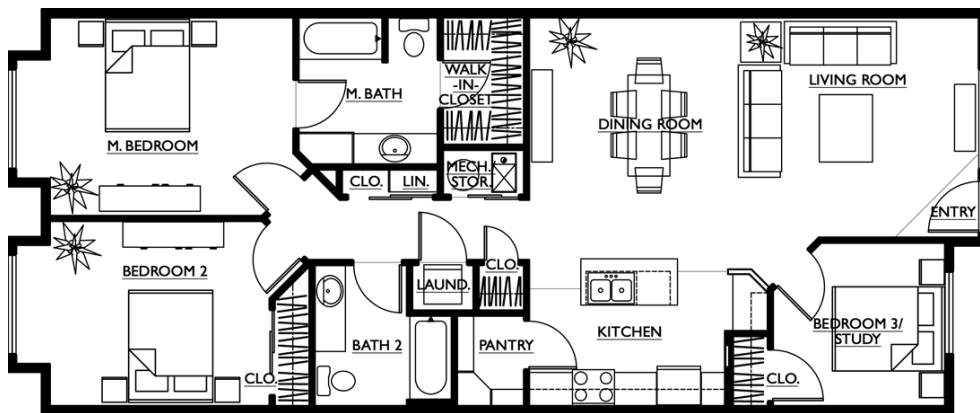

2850 East College | Residence 106 | 3 Bedroom

Bedrooms	3
Bathrooms	2
Square Footage	1360
Number of Stories	1
Floor	1
Fireplace Option	Yes
Parking Spaces	1U / 10

Parking key: U = Underground | O = Outside

Homes do not come furnished. Furniture is shown for illustration purposes only. Floor plans and building elevations are an artist's conceptual drawing and will vary from the actual plans. Floor plans are based on the current development plans and are subject to change without notice. Square footage is approximate.