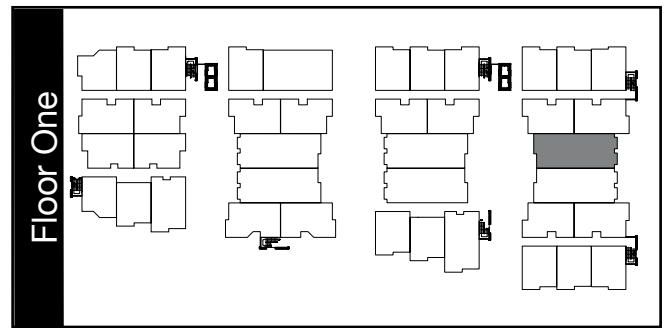

2870 East College | Residence 106 | 3 Bedroom

Bedrooms	3
Bathrooms.	2
Square Footage	1360
Number of Stories	1
Floor	1
Fireplace Option	No
Parking Spaces	1U / 10

LANDMARK
LOFTS

Parking key: U = Underground | O = Outside

Homes do not come furnished. Furniture is shown for illustration purposes only. Floor plans and building elevations are an artist's conceptual drawing and will vary from the actual plans. Floor plans are based on the current development plans and are subject to change without notice. Square footage is approximate.