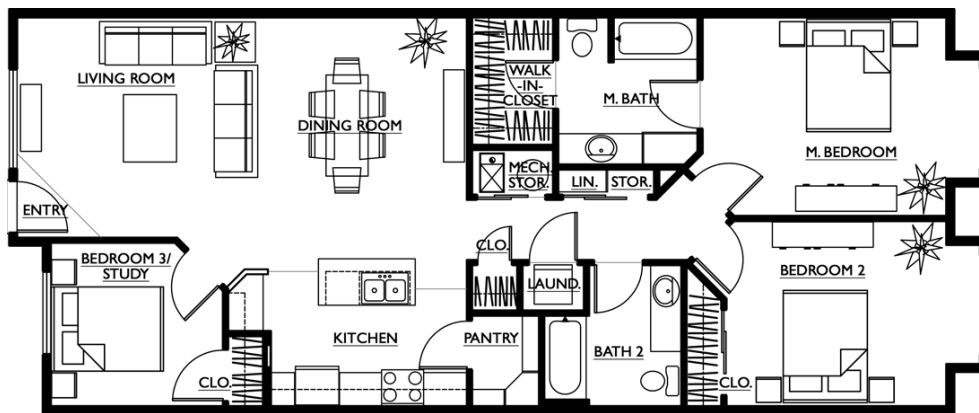

2870 East College | Residence 106 | 3 Bedroom

Bedrooms	3
Bathrooms.	2
Square Footage	1360
Number of Stories	1
Floor	1
Fireplace Option	No
Parking Spaces	1U / 10

LANDMARK
LOFTS

Parking key: U = Underground | O = Outside

Homes do not come furnished. Furniture is shown for illustration purposes only. Floor plans and building elevations are an artist's conceptual drawing and will vary from the actual plans. Floor plans are based on the current development plans and are subject to change without notice. Square footage is approximate.