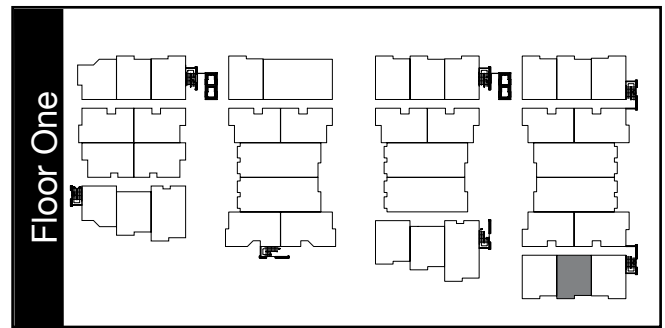

# 2870 East College | Residence 110 | 1 Bedroom

Bedrooms . . . . .	1
Bathrooms . . . . .	1
Square Footage . . . . .	624
Number of Stories . . . . .	1
Floor . . . . .	1
Fireplace Option . . . . .	No
Parking Spaces . . . . .	1U

Parking key: U = Underground | O = Outside

Homes do not come furnished. Furniture is shown for illustration purposes only. Floor plans and building elevations are an artist's conceptual drawing and will vary from the actual plans. Floor plans are based on the current development plans and are subject to change without notice. Square footage is approximate.