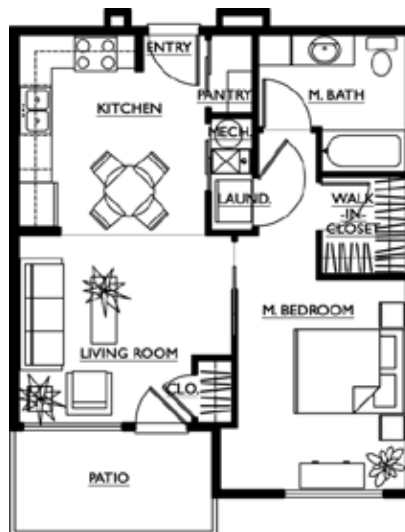

# 2870 East College | Residence 110 | 1 Bedroom

Bedrooms . . . . .	1
Bathrooms . . . . .	1
Square Footage . . . . .	624
Number of Stories . . . . .	1
Floor . . . . .	1
Fireplace Option . . . . .	No
Parking Spaces . . . . .	1U

Parking key: U = Underground | O = Outside

Homes do not come furnished. Furniture is shown for illustration purposes only. Floor plans and building elevations are an artist's conceptual drawing and will vary from the actual plans. Floor plans are based on the current development plans and are subject to change without notice. Square footage is approximate.