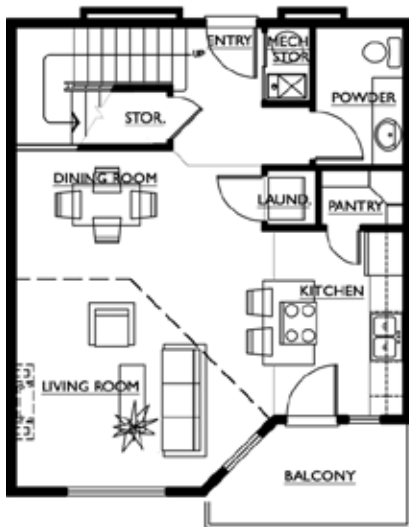

2870 East College | Residence 112 | 2 Bedroom

Bedrooms	2
Bathrooms	2.5
Square Footage	1189
Number of Stories	2
Living Area	Floor 1
Bedrooms	Floor 2
Fireplace Option	Yes
Parking Spaces	1U

Parking key: U = Underground | O = Outside

Homes do not come furnished. Furniture is shown for illustration purposes only. Floor plans and building elevations are an artist's conceptual drawing and will vary from the actual plans. Floor plans are based on the current development plans and are subject to change without notice. Square footage is approximate.