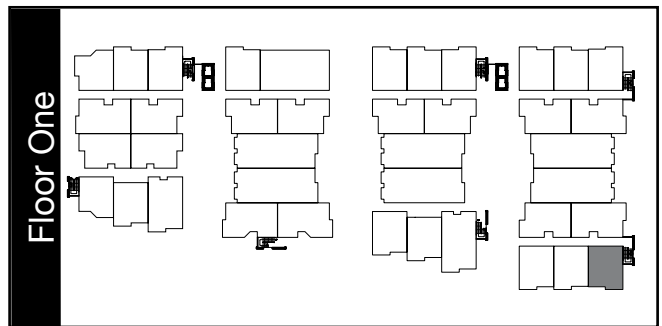

2870 East College | Residence 112 | 2 Bedroom

Bedrooms	2
Bathrooms	2.5
Square Footage	1189
Number of Stories	2
Living Area	Floor 1
Bedrooms	Floor 2
Fireplace Option	Yes
Parking Spaces	1U

Parking key: U = Underground | O = Outside

Homes do not come furnished. Furniture is shown for illustration purposes only. Floor plans and building elevations are an artist's conceptual drawing and will vary from the actual plans. Floor plans are based on the current development plans and are subject to change without notice. Square footage is approximate.