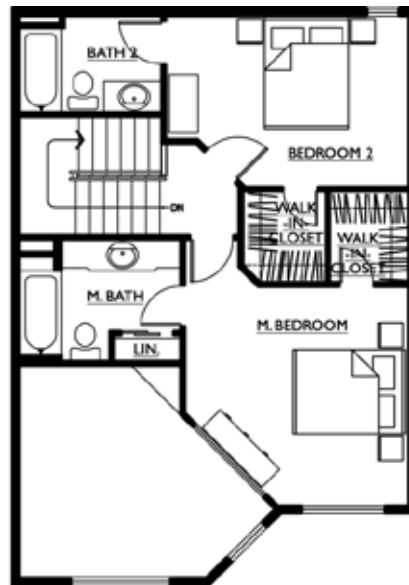

2870 East College | Residence 112 | 2 Bedroom

Bedrooms	2
Bathrooms	2.5
Square Footage	1189
Number of Stories	2
Living Area	Floor 1
Bedrooms	Floor 2
Fireplace Option	Yes
Parking Spaces	1U

Parking key: U = Underground | O = Outside

Homes do not come furnished. Furniture is shown for illustration purposes only. Floor plans and building elevations are an artist's conceptual drawing and will vary from the actual plans. Floor plans are based on the current development plans and are subject to change without notice. Square footage is approximate.